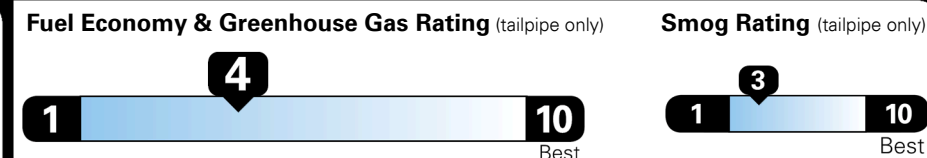

Actual results will vary for many reasons, including driving conditions and how you drive and maintain your vehicle. The average new vehicle gets 27 MPG and costs $7,000 to fuel over 5 years. Cost estimates are based on 15,000 miles per year at $ 2.55 per gallon. MPGe is miles per gasoline gallon equivalent. Vehicle emissions are a significant cause of climate change and smog.

fueleconomy.gov

Calculate personalized estimates and compare vehicles

Manufacturer's suggested retail price includes manufacturer's recommended pre-delivery service. Gasoline license and title fees state and local taxes and dealer installed options and accessories are not included in the manufacturer's suggested retail price. This label has been affixed to this vehicle by Hyundai Motor America, pursuant to the requirements of 15 U.S.C. 1231 et seq. which prohibits its removal or alteration prior to delivery to the ultimate purchaser.

PARTS CONTENT INFORMATION FOR VEHICLE IN THIS CARLINE:
U.S./CANADIAN PARTS CONTENT: 3 %
MAJOR SOURCES OF FOREIGN PARTS CONTENT: KOREA: 86 %

Note: Parts content does not include final assembly, distribution, or other non-parts costs.

FOR THIS VEHICLE:
FINAL ASSEMBLY POINT: ULSAN, KOREA
COUNTRY OF ORIGIN:
ENGINE: KOREA
TRANSMISSION: KOREA

267 A 2889QASIAN

VIN: KM8SNDHF4KU302344