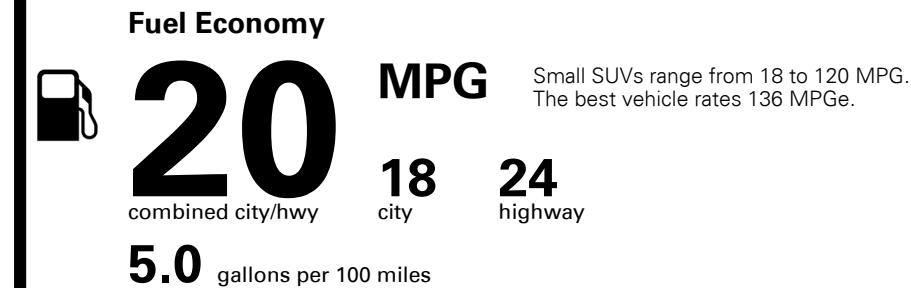

Inland Freight & Handling : \$980.00
Total Price : \$37,645.00

Blue Link® Connected Services 3-years Standard (Enrollment Required)

EPA DOT Fuel Economy and Environment

Gasoline Vehicle

You spend \$2,500 more in fuel costs over 5 years compared to the average new vehicle.

Annual fuel cost \$1,900

Actual results will vary for many reasons, including driving conditions and how you drive and maintain your vehicle. The average new vehicle gets 27 MPG and costs \$7,000 to fuel over 5 years. Cost estimates are based on 15,000 miles per year at \$ 2.55 per gallon. MPGe is miles per gasoline gallon equivalent. Vehicle emissions are a significant cause of climate change and smog.