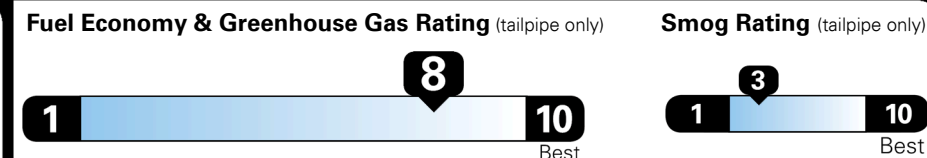

Smarts, Style & Safety Accent Has It All

EPA DOT Fuel Economy and Environment

Gasoline Vehicle

Fuel Economy

36 MPG
combined city/hwy

33 MPG
city

41 MPG
highway

2.8 gallons per 100 miles

Compact Cars range from 14 to 113 MPG. The best vehicle rates 136 MPGe.

You save $2,000
in fuel costs over 5 years compared to the average new vehicle.

Annual fuel cost $1,100